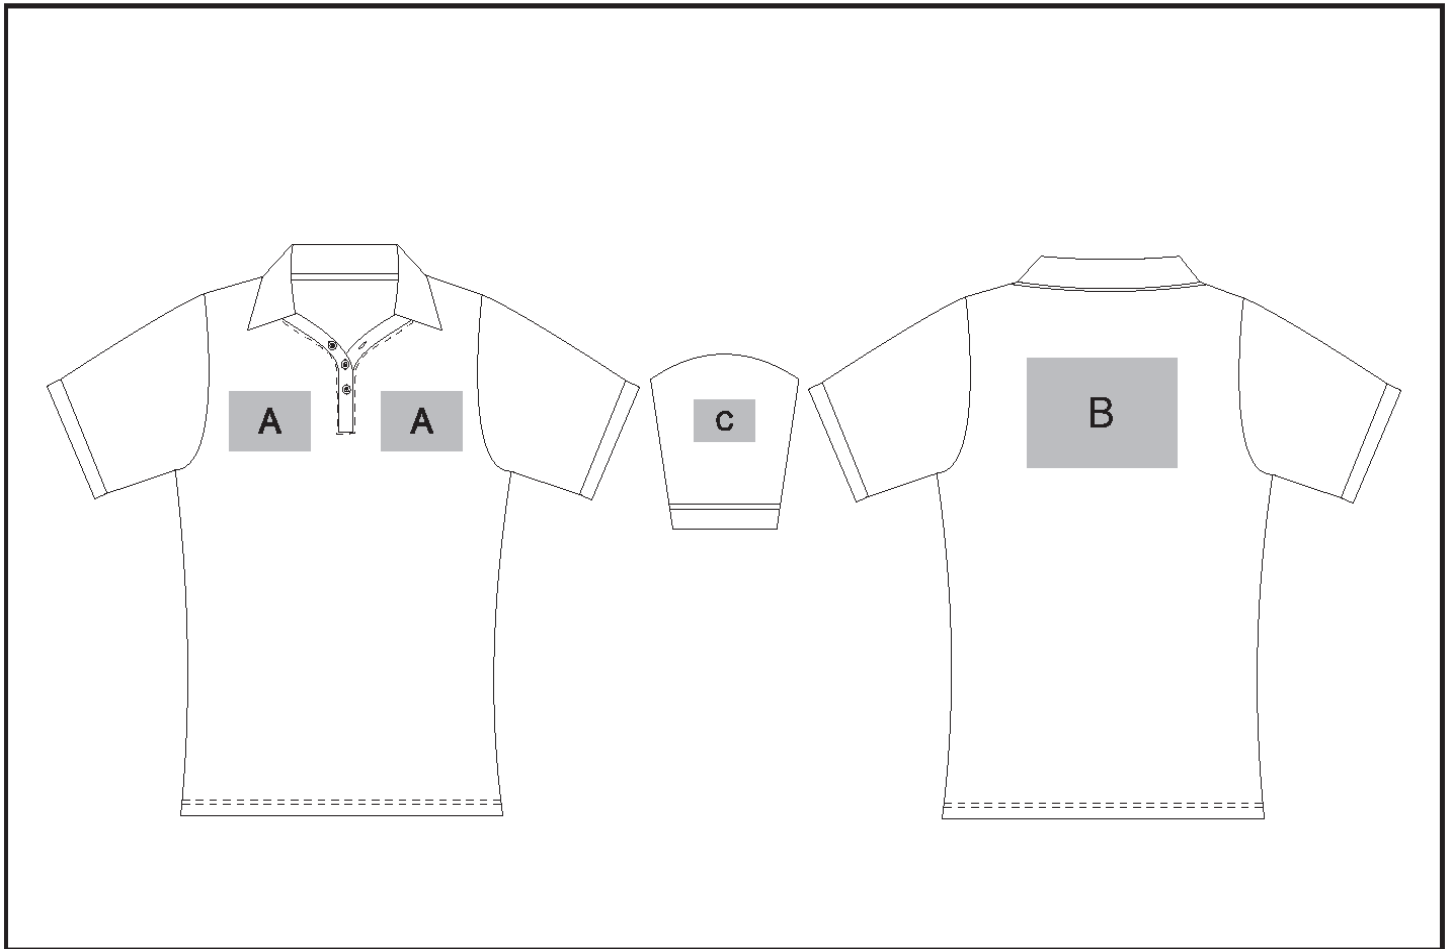

ALT-ECM

Mens Echo Golf Shirt

Need to know:

Includes 1-Position Digital Transfer (setup fee applies)

- DTC inclusive parameters: Left/Right Chest = 100mm x 100mm OR Back = 800mm

Branding Options:

Position	Branding Method (Branding Code)	No. of Colours	Dimension
A	Embroidery (EMB-A)	N/A	100mm wide x 100mm high
A	Screen Print (SA)	1 Colour	100mm wide x 80mm high
A	Digital Transfer Clothing A6 (DTC-A6)	Full Colour	100mm wide x 100mm high
A	Silicone (STP-A)	N/A	30mm wide x 30mm high
A	Silicone (STP-B)	N/A	50mm wide x 50mm high
A	Silicone (STP-C)	N/A	80mm wide x 80mm high
A	Silicone (STP-D)	N/A	100mm wide x 40mm high
B	Embroidery (EMB-A)	N/A	100mm wide x 100mm high

B	Screen Print (SA)	1 Colour	260mm wide x 200mm high
B	Digital Transfer Clothing A6 (DTC-A6)	Full Colour	148mm wide x 105mm high
B	Digital Transfer Clothing A5 (DTC-A5)	Full Colour	210mm wide x 148mm high
B	Silicone (STP-A)	N/A	30mm wide x 30mm high
B	Silicone (STP-B)	N/A	50mm wide x 50mm high
B	Silicone (STP-C)	N/A	80mm wide x 80mm high
B	Silicone (STP-D)	N/A	120mm wide x 40mm high

C	Embroidery (EMB-A)	N/A	80mm wide x 80mm high
C	Screen Print (SA)	1 Colour	60mm wide x 60mm high
C	Digital Transfer Clothing A6 (DTC-A6)	Full Colour	80mm wide x 80mm high
C	Silicone (STP-A)	N/A	30mm wide x 30mm high
C	Silicone (STP-B)	N/A	50mm wide x 50mm high
C	Silicone (STP-C)	N/A	80mm wide x 80mm high